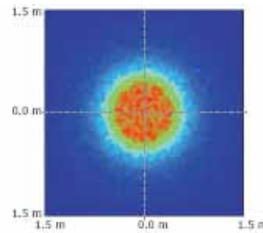

Dialight Corporation

1501 Route 34 South • Farmingdale, NJ 07727 USA
Tel: (1) 732-919-3119 • Fax: (1) 732-751-5778 • www.dialight.com

MDEXLUMADBOGD_C

MECHANICAL DIMENSIONS

PHOTOMETRIC DATA

Dialight reserves the right to make changes at any time in order to supply the best product possible.