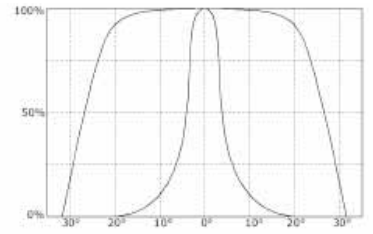

Dialight Corporation

1501 Route 34 South • Farmingdale, NJ 07727 USA
Tel: (1) 732-919-3119 • Fax: (1) 732-751-5778 • www.dialight.com

MDEXLUMADBOGD_C

MECHANICAL DIMENSIONS

PHOTOMETRIC DATA

Dialight reserves the right to make changes at any time in order to supply the best product possible.