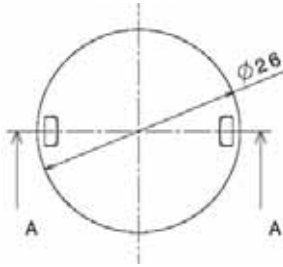

Dialight Corporation

1501 Route 34 South • Farmingdale, NJ 07727 USA
Tel: (1) 732-919-3119 • Fax: (1) 732-751-5778 • www.dialight.com

MDEXLUMADBOGD_C

MECHANICAL DIMENSIONS

PHOTOMETRIC DATA

Dialight reserves the right to make changes at any time in order to supply the best product possible.