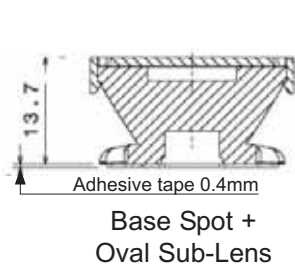

Dialight Corporation

1501 Route 34 South • Farmingdale, NJ 07727 USA
Tel: (1) 732-919-3119 • Fax: (1) 732-751-5778 • www.dialight.com

MDEXLUMADBOGD_C

MECHANICAL DIMENSIONS

PHOTOMETRIC DATA

Dialight reserves the right to make changes at any time in order to supply the best product possible.