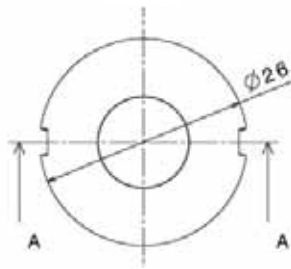

Dialight Corporation

1501 Route 34 South • Farmingdale, NJ 07727 USA
Tel: (1) 732-919-3119 • Fax: (1) 732-751-5778 • www.dialight.com

MDEXLUMADBOGD_C

MECHANICAL DIMENSIONS

PHOTOMETRIC DATA

Dialight reserves the right to make changes at any time in order to supply the best product possible.