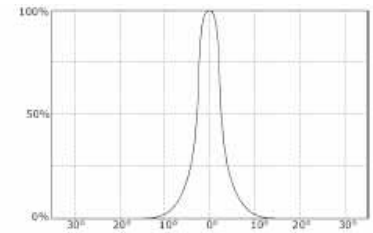

Dialight Corporation

1501 Route 34 South • Farmingdale, NJ 07727 USA
Tel: (1) 732-919-3119 • Fax: (1) 732-751-5778 • www.dialight.com

MDEXLUMADBOGD_C

MECHANICAL DIMENSIONS

PHOTOMETRIC DATA

Dialight reserves the right to make changes at any time in order to supply the best product possible.