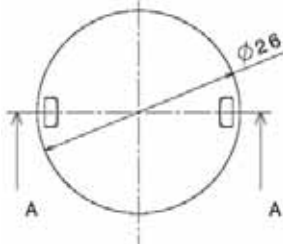

Dialight Corporation

1501 Route 34 South • Farmingdale, NJ 07727 USA
Tel: (1) 732-919-3119 • Fax: (1) 732-751-5778 • www.dialight.com

MDEXLUMADBOGD_C

MECHANICAL DIMENSIONS

PHOTOMETRIC DATA

Dialight reserves the right to make changes at any time in order to supply the best product possible.