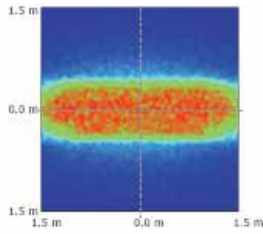

Dialight Corporation

1501 Route 34 South • Farmingdale, NJ 07727 USA
Tel: (1) 732-919-3119 • Fax: (1) 732-751-5778 • www.dialight.com

MDEXLUMADBOGD_C

MECHANICAL DIMENSIONS

PHOTOMETRIC DATA

Dialight reserves the right to make changes at any time in order to supply the best product possible.