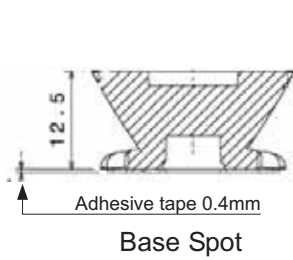

Dialight Corporation

1501 Route 34 South • Farmingdale, NJ 07727 USA
Tel: (1) 732-919-3119 • Fax: (1) 732-751-5778 • www.dialight.com

MDEXLUMADBOGD_C

MECHANICAL DIMENSIONS

PHOTOMETRIC DATA

Dialight reserves the right to make changes at any time in order to supply the best product possible.