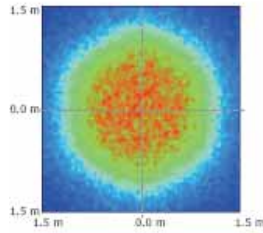

Dialight Corporation

1501 Route 34 South • Farmingdale, NJ 07727 USA
Tel: (1) 732-919-3119 • Fax: (1) 732-751-5778 • www.dialight.com

MDEXLUMADBOGD_C

MECHANICAL DIMENSIONS

PHOTOMETRIC DATA

Dialight reserves the right to make changes at any time in order to supply the best product possible.