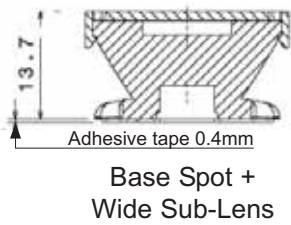

Dialight Corporation

1501 Route 34 South • Farmingdale, NJ 07727 USA
Tel: (1) 732-919-3119 • Fax: (1) 732-751-5778 • www.dialight.com

MDEXLUMADBOGD_C

MECHANICAL DIMENSIONS

PHOTOMETRIC DATA

Dialight reserves the right to make changes at any time in order to supply the best product possible.