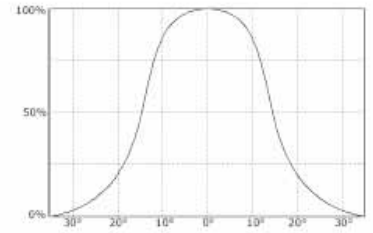

Dialight Corporation

1501 Route 34 South • Farmingdale, NJ 07727 USA
Tel: (1) 732-919-3119 • Fax: (1) 732-751-5778 • www.dialight.com

MDEXLUMADBOGD_C

MECHANICAL DIMENSIONS

PHOTOMETRIC DATA

Dialight reserves the right to make changes at any time in order to supply the best product possible.